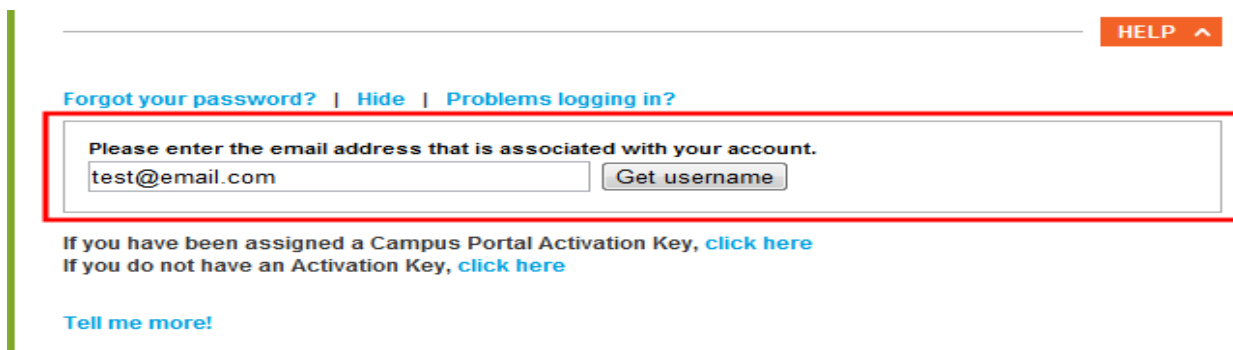

Recovering Usernames via the Forgot Your Username Link

A user may recover their username using the “**Forgot Your Username?**” link (Image 1).

Users can request their forgotten username up to five times per day. On the sixth try, the user will be locked out of their account and will need to wait until the next day to try again.

Image 1

Once the “**Forgot Your Username?**” link is selected, a field will appear asking for the email address associated with your account (Image 2).

Enter your email address and select the “**Get username**” button. A message will appear indicating an email has been sent containing your Campus username (Image 3).