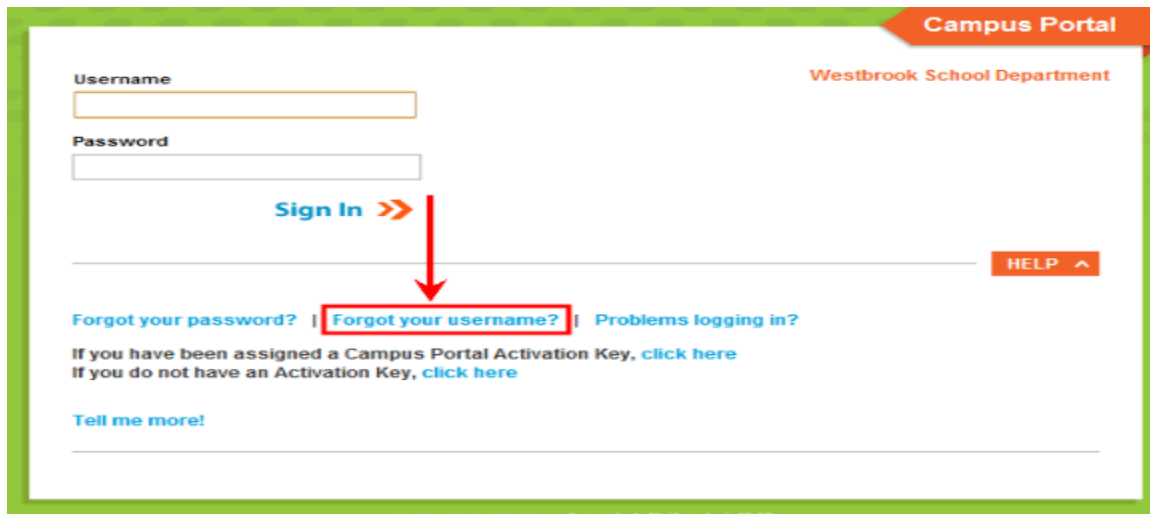

Recovering Usernames via the Forgot Your Username Link

A user may recover their username using the “**Forgot Your Username?**” link (Image 1).

Users can request their forgotten username up to five times per day. On the sixth try, the user will be locked out of their account and will need to wait until the next day to try again.

Image 1

Once the “**Forgot Your Username?**” link is selected, a field will appear asking for the email address associated with your account (Image 2).

Enter your email address and select the “**Get username**” button. A message will appear indicating an email has been sent containing your Campus username (Image 3).